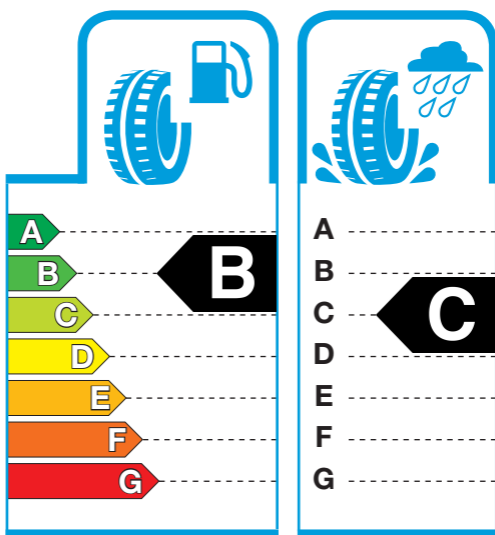

TOYO TIRES

NANOENERGY 3

185/65 R15 92T XL

4 981910 735854

TOYO TIRE CORPORATION
www.toyotires-global.com

1222/2009 - C1