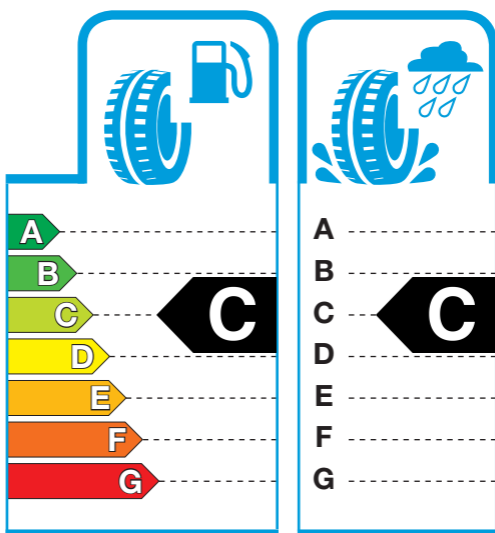

# TOYO TIRES

### 165/70 R14 85T XL

4 981910 735885

TOYO TIRE CORPORATION  
[www.toyotires-global.com](http://www.toyotires-global.com)

1222/2009 - C1